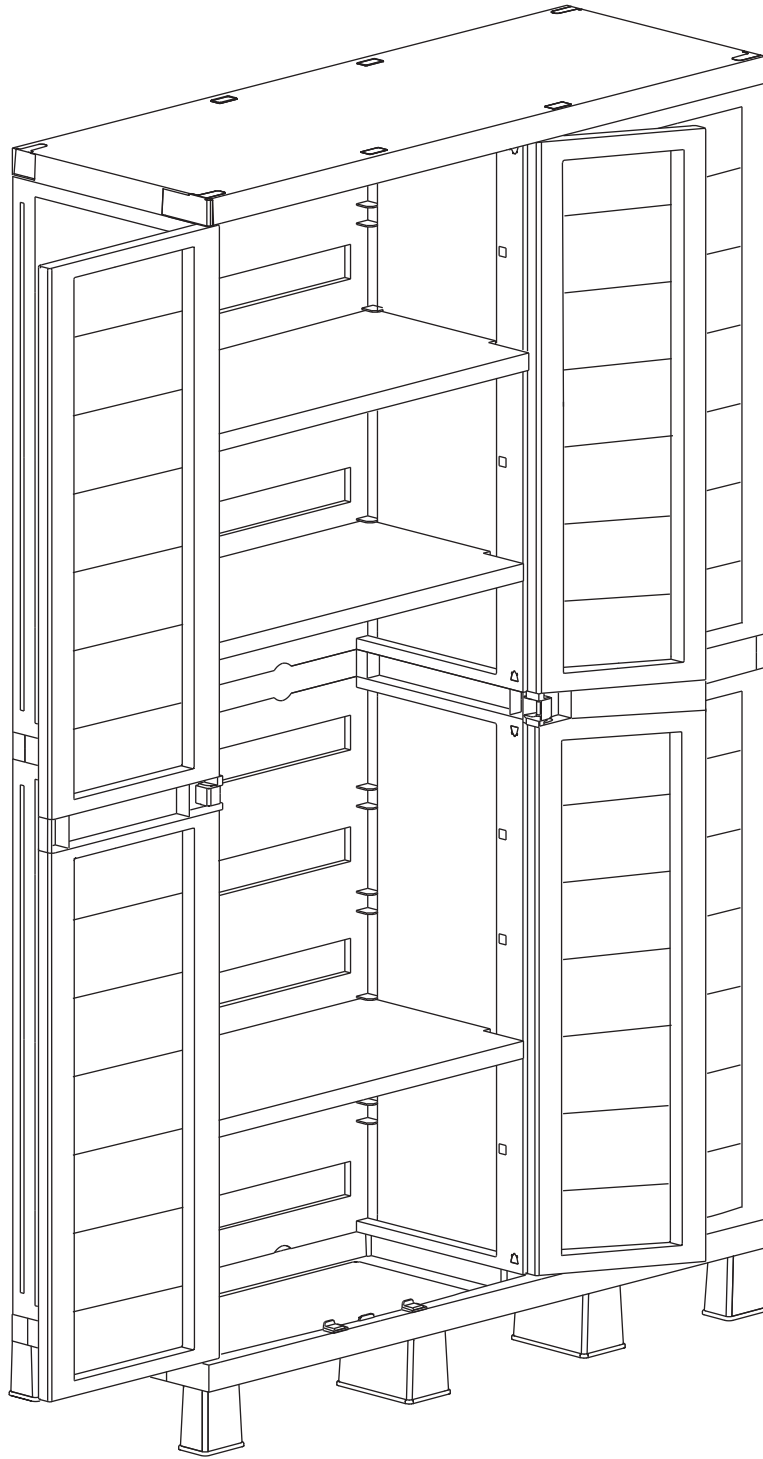

AMBITION MIDI

Art. 207 cm 97x37x173h | in 38x15x68h

Z

PZ / PCS 2

B

PZ / PCS 6

W

PZ / PCS 1