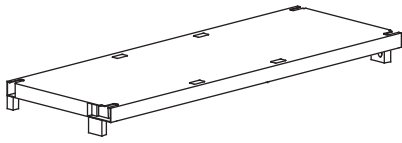

AMBITION MIDI

Art. 207 cm 97x37x173h | in 38x15x68h

Z

PZ / PCS 2

B

PZ / PCS 6

W

PZ / PCS 1